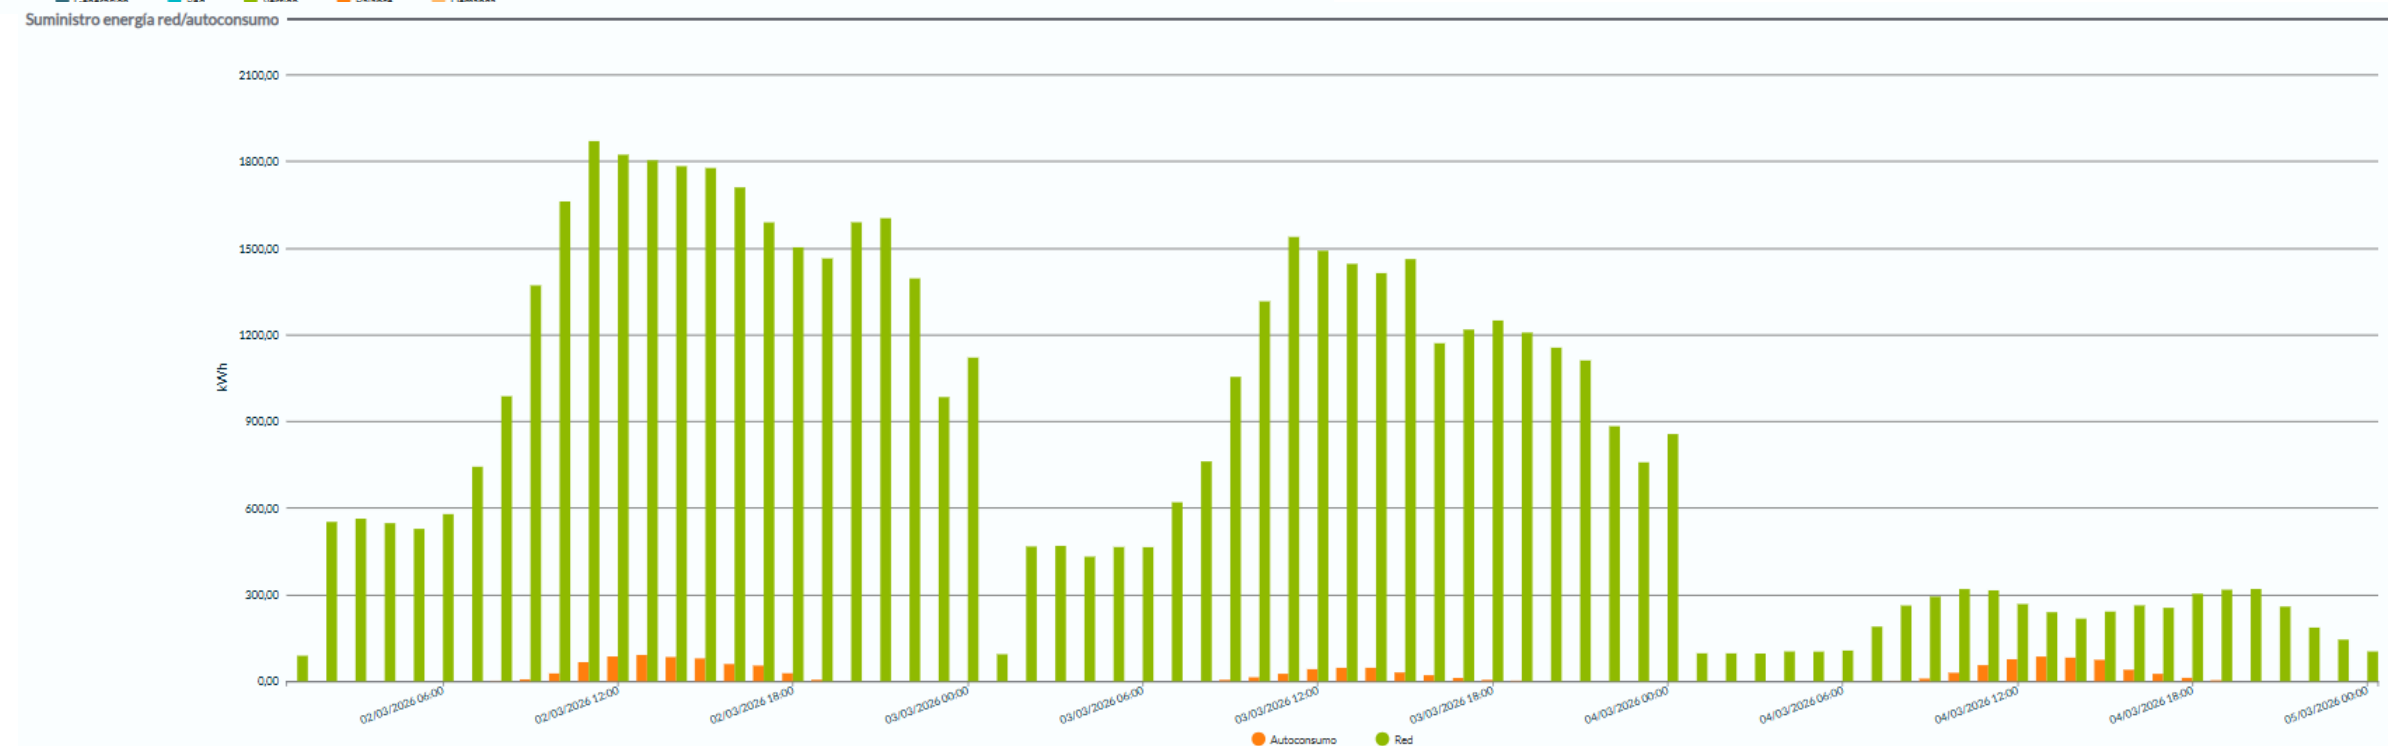

Plataforma Gemelo Digital