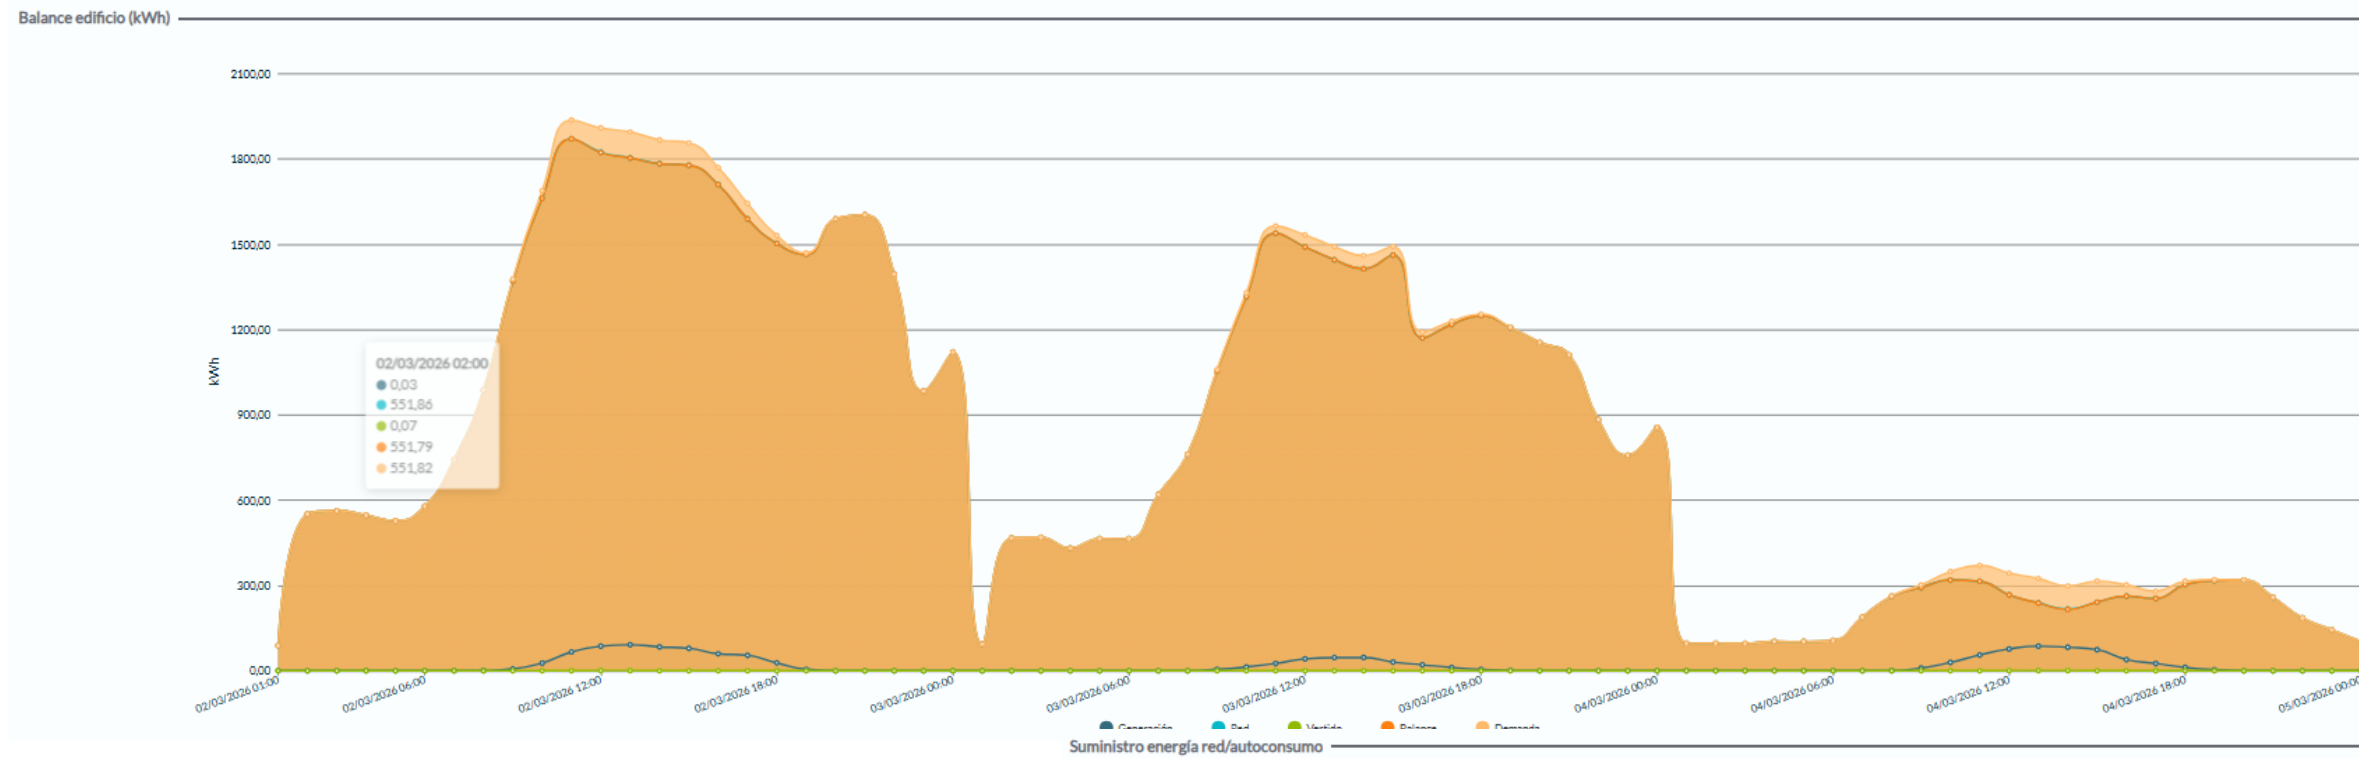

Plataforma Gemelo Digital